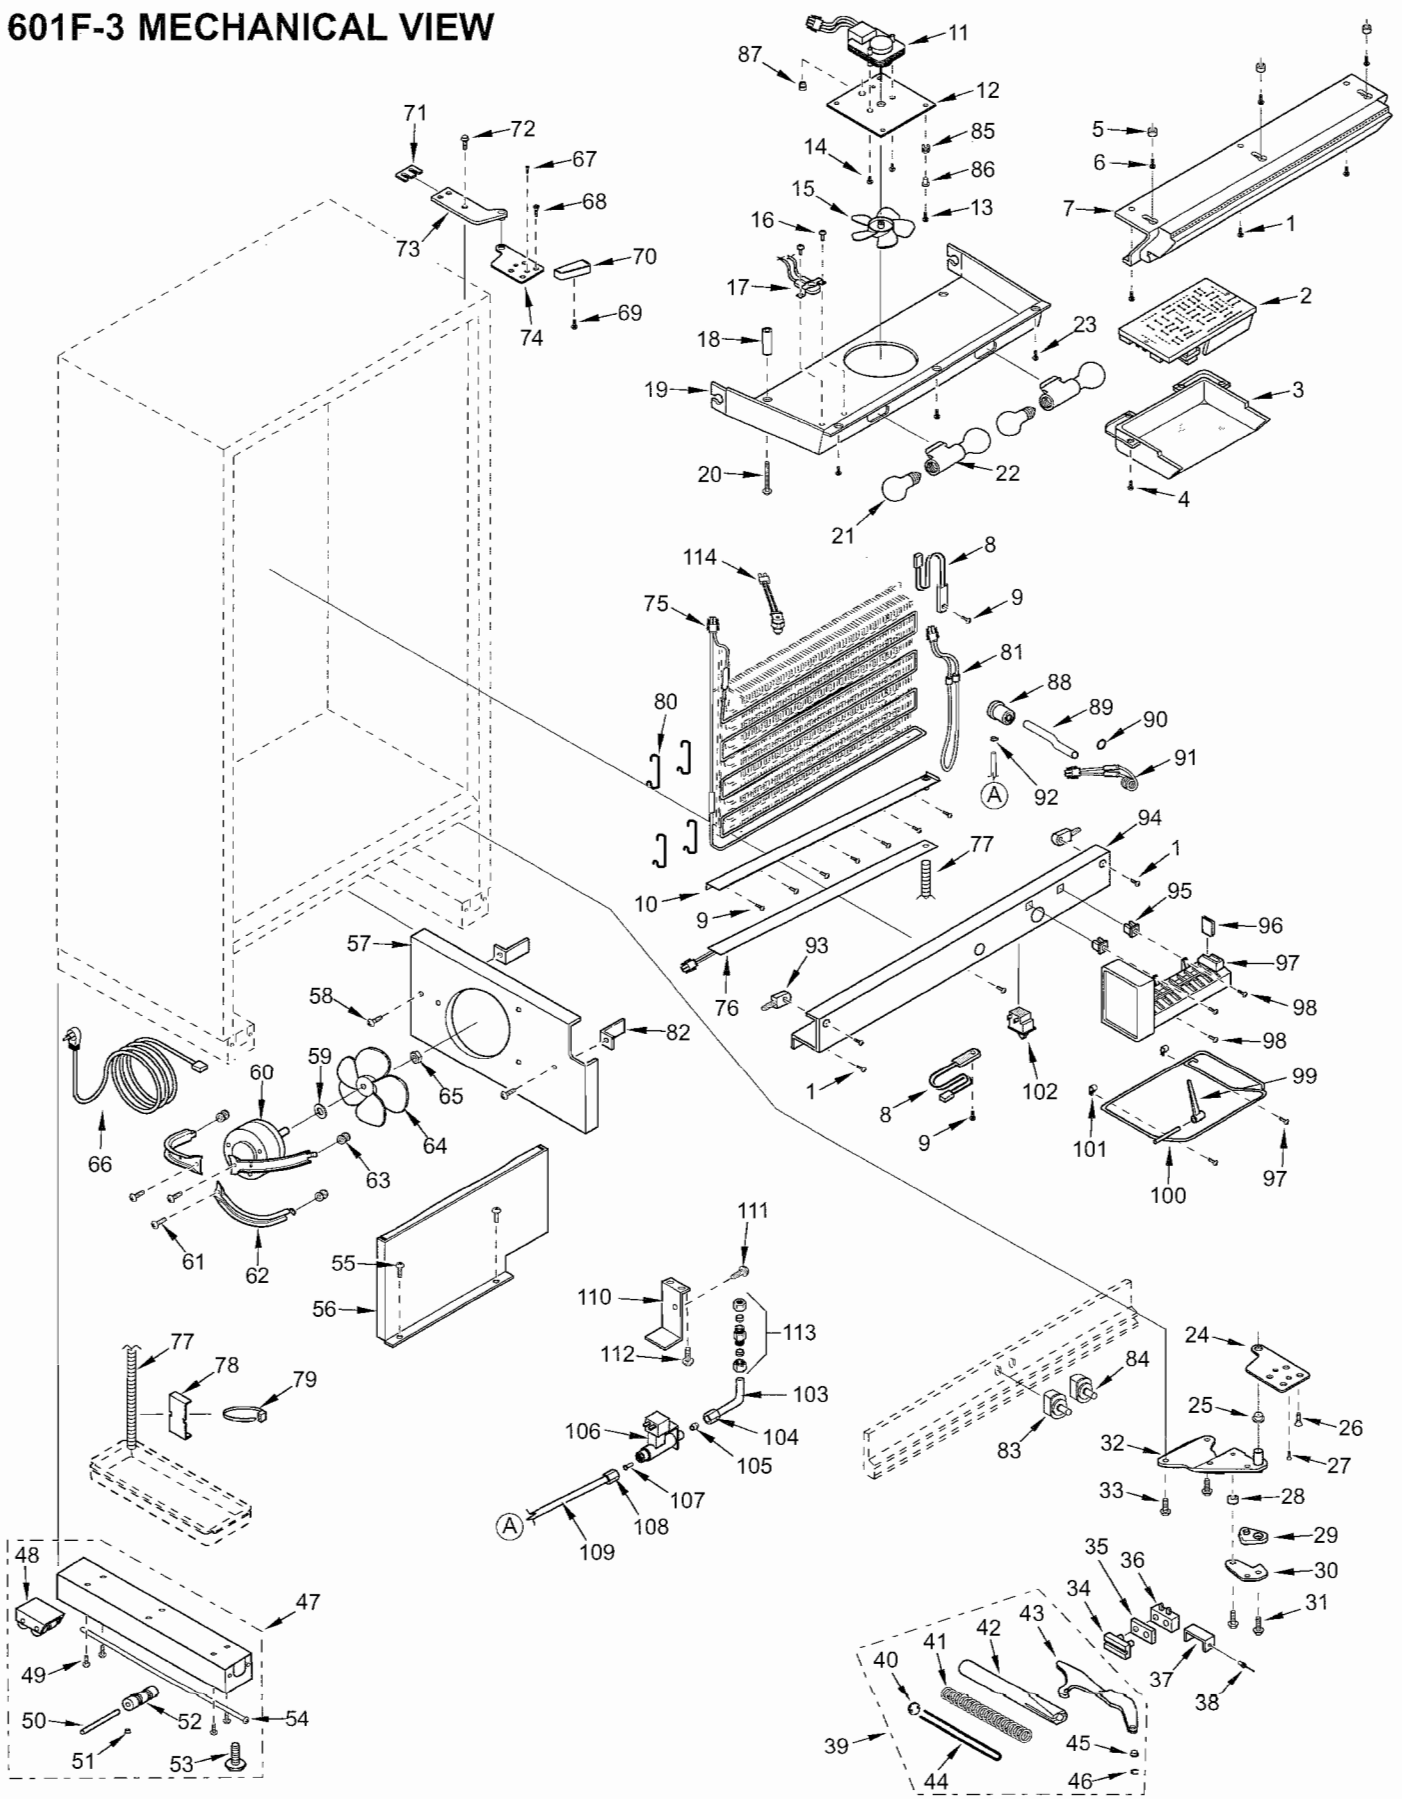

601F-3 DOOR VIEW

601F-3 COSMETIC VIEW

601F-3 MECHANICAL VIEW

601F-3 SEALED SYSTEM VIEW

611-3 DOOR PARTS LIST

Ref #	Part #	Description	Ref #	Part #	Description
1	4133133	Door Assy, 611 Ref-RH (Framed/Overlay)	19	6110540	Bolt, #10-24 x 1/2 Flat Socket HD
	4133134	Door Assy, 611 Ref-LH (Framed/Overlay)	20	3511520	Handle Mounting Stud
	4133283	Door Assy, 611 Ref SS-RH	21	6110730	Set Screw #10-32 x 1/4 SS Cone
	4133284	Door Assy, 611 Ref SS-LH	22	4330450	Dairy Compartment Assy
	4135603	Door Assy, SRVC, 611-RH, B	23	3211830	Dairy Compartment Gasket
	4135604	Door Assy, SRVC, 611-LH, B	24	4330470	Refrig. Door Shelf Assy
	4135803	Door Assy, SRVC, 611-RH, P	25	4330520	Gallon Door Shelf Assy (Sales Acc.)
	4135804	Door Assy, SRVC, 611-LH, P	26	3212160	Door Gasket, Refrigerator
			27	4135961	Drawer Assy Front, Svc 611F/O
NOTE: Door Assy's do NOT incl. hinges or handles.				4136001	Drawer Assy Front, Svc 611S
2	6200720	Screw, #8-18 x 1/2 Ph Truss Hd		4136341	Drawer Assy Front, Svc 611B
	6200721	Screw, #8-18X1/2 Ph Low Prfl, B		4136351	Drawer Assy Front, Svc 611P
3	2230610	Trim, Door, Top Ref-RH	28	4132380	Handle/Trim Molding Assy, Freezer
	2230611	Trim, Door, Top Ref-LH	29	3451140	Magnet, Trim Strip - 3"
4	6200720	Screw, #8-18 x 1/2 Ph Truss Hd	30	6201300	Tapping Screw, #8 x 1/2
	6200721	Screw, #8-18X1/2 Ph Low Prfl, B	31	4132260	Drawer Handle Assy, Freezer (Framed)
5	4200940	Switch Depressor (Includes Screw)		4132360	Handle-Side Door Trim, Freezer (Overlay)
	3421381	Depressor, Switch, B (Screw not Incl.)	32	6180160	Rivet, Open End Blind, 1/8 x 3/16
6	3511140	Door Trim, Hinge Side - (SS Model)	33	3413340	Handle/Trim End Cap
	3511141	Door Trim, Hinge Side - Mitered Corner	34	2230701	Fre Drawer Trim, Rt Side
	3512231	Trim, Door Hinge Side-Carbon	35	6180040	Pop Rivet, 3/16 x 1/8 Grip
	3512232	Trim, Door Hinge Side-Platinum	36	3450460	Door Trim Clip
7	2230612	Trim, Door, Bottom Ref-RH	37	2230614	Freezer Drawer Trim, Bottom
	2230613	Trim, Door, Bottom Ref-LH	38	6200720	Screw, #8-18 x 1/2 Ph Truss Hd
8	3420240	Gasket Retainer, Side Ref, 47.438		6200721	Screw, #8-18X1/2 Ph Low Prfl, B
9	6200410	Screw, #8 x 1/2 Slot Head Hex	39	3420150	Gasket Retainer, 17.312
10	3420200	Gasket Retainer, 27.062	40	6200410	Screw, #8 x 1/2 Slot Head Hex
11	4132240	Handle Assy, Door Ref (Framed)	41	3420200	Gasket Retainer, 27.062
	4132340	Trim Assy, Handle Side Ref (Overlay)	42	2230702	Fre Drawer Trim, Lt Side
12	3413340	Handle/Trim End Cap	43	4133710	Handle Assy, Obr Standoff-Fre (Incl. Stand-offs)
13	6180160	Rivet, Open End Blind, 1/8 x 3/16		4133711	Handle Assy, OBR Standoff, B (Incl. Stand-offs)
14	6201300	Tapping Screw, #8 x 1/2		4133712	Handle Assy, OBR Standoff, P (Incl. Stand-offs)
15	4131870	Handle/Trim Molding Assy, Refrig.	44	3512160	Standoff, SS Oval, Drwr
16	3451140	Magnet, Trim Strip - 3"		3512161	Standoff, Oval, B
17	4133700	Handle Assy, SS OBR Standoff-Ref (Incl. Stand-offs)		3512162	Standoff, Oval, P
	4133701	Handle Assy, OBR Standoff, B (Incl. Stand-offs)	45	6110540	Bolt, #10-24 x 1/2 Flat Socket HD
	4133702	Handle Assy, OBR Standoff, P (Incl. Stand-offs)	46	3511520	Handle Mounting Stud
18	3512150	Standoff, SS Oval	47	6110730	Set Screw #10-32 x 1/4 SS Cone
	3512151	Standoff, Oval, B	48	3212170	Door Gasket, Fre.
	3512152	Standoff, Oval, P			