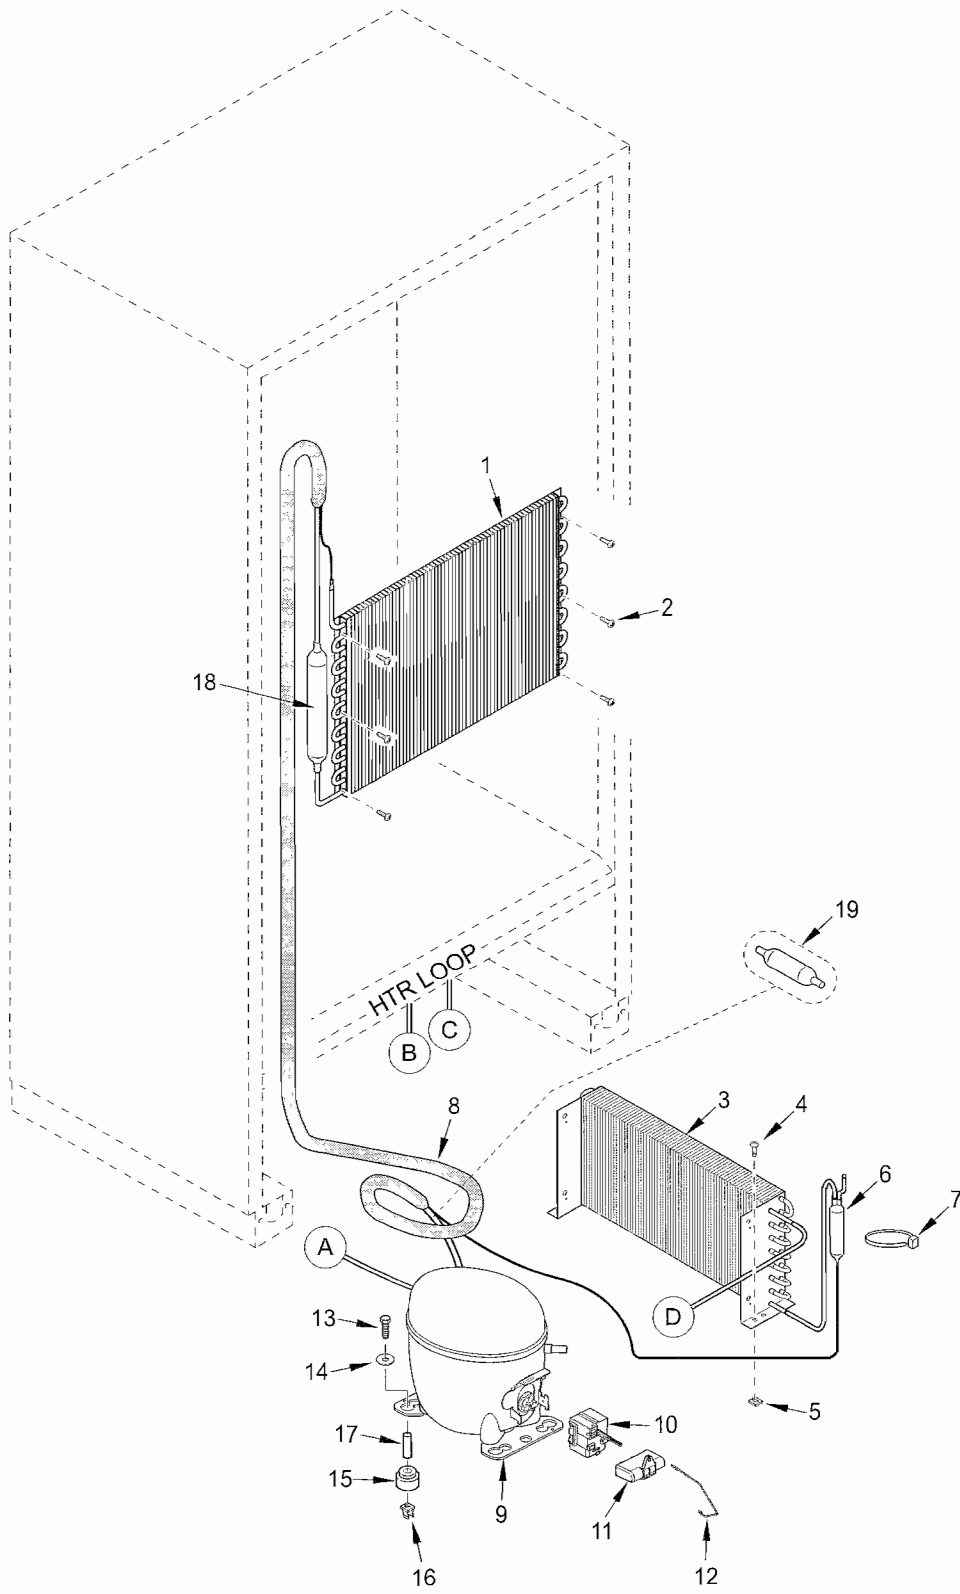

601F-3 DOOR VIEW

601F-3 COSMETIC VIEW

601F-3 MECHANICAL VIEW

601F-3 SEALED SYSTEM VIEW

611-3 DOOR PARTS LIST

Ref #	Part #	Description	Ref #	Part #	Description
1	4133133	Door Assy, 611 Ref-RH (Framed/Overlay)	19	6110540	Bolt, #10-24 x 1/2 Flat Socket HD
	4133134	Door Assy, 611 Ref-LH (Framed/Overlay)	20	3511520	Handle Mounting Stud
	4133283	Door Assy, 611 Ref SS-RH	21	6110730	Set Screw #10-32 x 1/4 SS Cone
	4133284	Door Assy, 611 Ref SS-LH	22	4330450	Dairy Compartment Assy
	4135603	Door Assy, SRVC, 611-RH, B	23	3211830	Dairy Compartment Gasket
	4135604	Door Assy, SRVC, 611-LH, B	24	4330470	Refrig. Door Shelf Assy
	4135803	Door Assy, SRVC, 611-RH, P	25	4330520	Gallon Door Shelf Assy (Sales Acc.)
	4135804	Door Assy, SRVC, 611-LH, P	26	3212160	Door Gasket, Refrigerator
			27	4135961	Drawer Assy Front, Svc 611F/O
NOTE: Door Assy's do NOT incl. hinges or handles.				4136001	Drawer Assy Front, Svc 611S
2	6200720	Screw, #8-18 x 1/2 Ph Truss Hd		4136341	Drawer Assy Front, Svc 611B
	6200721	Screw, #8-18X1/2 Ph Low Prfl, B		4136351	Drawer Assy Front, Svc 611P
3	2230610	Trim, Door, Top Ref-RH	28	4132380	Handle/Trim Molding Assy, Freezer
	2230611	Trim, Door, Top Ref-LH	29	3451140	Magnet, Trim Strip - 3"
4	6200720	Screw, #8-18 x 1/2 Ph Truss Hd	30	6201300	Tapping Screw, #8 x 1/2
	6200721	Screw, #8-18X1/2 Ph Low Prfl, B	31	4132260	Drawer Handle Assy, Freezer (Framed)
5	4200940	Switch Depressor (Includes Screw)		4132360	Handle-Side Door Trim, Freezer (Overlay)
	3421381	Depressor, Switch, B (Screw not Incl.)	32	6180160	Rivet, Open End Blind, 1/8 x 3/16
6	3511140	Door Trim, Hinge Side - (SS Model)	33	3413340	Handle/Trim End Cap
	3511141	Door Trim, Hinge Side - Mitered Corner	34	2230701	Fre Drawer Trim, Rt Side
	3512231	Trim, Door Hinge Side-Carbon	35	6180040	Pop Rivet, 3/16 x 1/8 Grip
	3512232	Trim, Door Hinge Side-Platinum	36	3450460	Door Trim Clip
7	2230612	Trim, Door, Bottom Ref-RH	37	2230614	Freezer Drawer Trim, Bottom
	2230613	Trim, Door, Bottom Ref-LH	38	6200720	Screw, #8-18 x 1/2 Ph Truss Hd
8	3420240	Gasket Retainer, Side Ref, 47.438		6200721	Screw, #8-18X1/2 Ph Low Prfl, B
9	6200410	Screw, #8 x 1/2 Slot Head Hex	39	3420150	Gasket Retainer, 17.312
10	3420200	Gasket Retainer, 27.062	40	6200410	Screw, #8 x 1/2 Slot Head Hex
11	4132240	Handle Assy, Door Ref (Framed)	41	3420200	Gasket Retainer, 27.062
	4132340	Trim Assy, Handle Side Ref (Overlay)	42	2230702	Fre Drawer Trim, Lt Side
12	3413340	Handle/Trim End Cap	43	4133710	Handle Assy, Obr Standoff-Fre (Incl. Stand-offs)
13	6180160	Rivet, Open End Blind, 1/8 x 3/16		4133711	Handle Assy, OBR Standoff, B (Incl. Stand-offs)
14	6201300	Tapping Screw, #8 x 1/2		4133712	Handle Assy, OBR Standoff, P (Incl. Stand-offs)
15	4131870	Handle/Trim Molding Assy, Refrig.	44	3512160	Standoff, SS Oval, Drwr
16	3451140	Magnet, Trim Strip - 3"		3512161	Standoff, Oval, B
17	4133700	Handle Assy, SS OBR Standoff-Ref (Incl. Stand-offs)		3512162	Standoff, Oval, P
	4133701	Handle Assy, OBR Standoff, B (Incl. Stand-offs)	45	6110540	Bolt, #10-24 x 1/2 Flat Socket HD
	4133702	Handle Assy, OBR Standoff, P (Incl. Stand-offs)	46	3511520	Handle Mounting Stud
18	3512150	Standoff, SS Oval	47	6110730	Set Screw #10-32 x 1/4 SS Cone
	3512151	Standoff, Oval, B	48	3212170	Door Gasket, Fre.
	3512152	Standoff, Oval, P			