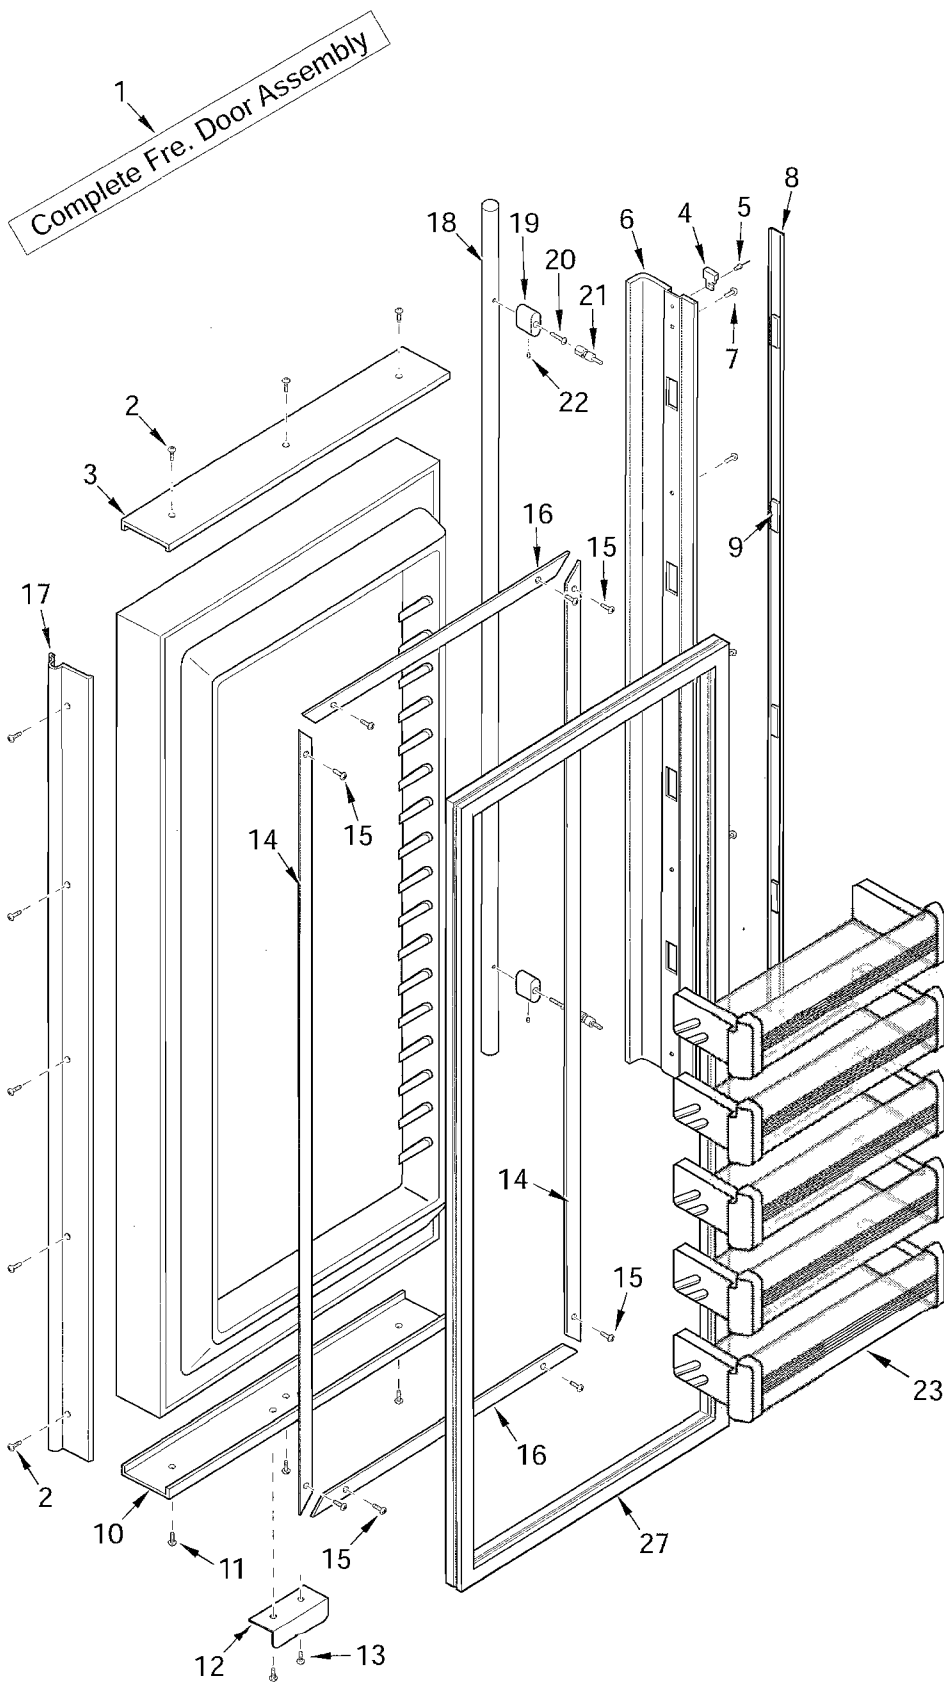

601F-3 DOOR VIEW

601F-3 COSMETIC VIEW

601F-3 MECHANICAL VIEW

601F-3 SEALED SYSTEM VIEW

611-3 DOOR PARTS LIST

Ref #	Part #	Description	Ref #	Part #	Description
1	4133133	Door Assy, 611 Ref-RH (Framed/Overlay)	19	6110540	Bolt, #10-24 x 1/2 Flat Socket HD
	4133134	Door Assy, 611 Ref-LH (Framed/Overlay)	20	3511520	Handle Mounting Stud
	4133283	Door Assy, 611 Ref SS-RH	21	6110730	Set Screw #10-32 x 1/4 SS Cone
	4133284	Door Assy, 611 Ref SS-LH	22	4330450	Dairy Compartment Assy
	4135603	Door Assy, SRVC, 611-RH, B	23	3211830	Dairy Compartment Gasket
	4135604	Door Assy, SRVC, 611-LH, B	24	4330470	Refrig. Door Shelf Assy
	4135803	Door Assy, SRVC, 611-RH, P	25	4330520	Gallon Door Shelf Assy (Sales Acc.)
	4135804	Door Assy, SRVC, 611-LH, P	26	3212160	Door Gasket, Refrigerator
			27	4135961	Drawer Assy Front, Svc 611F/O
NOTE: Door Assy's do NOT incl. hinges or handles.				4136001	Drawer Assy Front, Svc 611S
2	6200720	Screw, #8-18 x 1/2 Ph Truss Hd		4136341	Drawer Assy Front, Svc 611B
	6200721	Screw, #8-18X1/2 Ph Low Prfl, B		4136351	Drawer Assy Front, Svc 611P
3	2230610	Trim, Door, Top Ref-RH	28	4132380	Handle/Trim Molding Assy, Freezer
	2230611	Trim, Door, Top Ref-LH	29	3451140	Magnet, Trim Strip - 3"
4	6200720	Screw, #8-18 x 1/2 Ph Truss Hd	30	6201300	Tapping Screw, #8 x 1/2
	6200721	Screw, #8-18X1/2 Ph Low Prfl, B	31	4132260	Drawer Handle Assy, Freezer (Framed)
5	4200940	Switch Depressor (Includes Screw)		4132360	Handle-Side Door Trim, Freezer (Overlay)
	3421381	Depressor, Switch, B (Screw not Incl.)	32	6180160	Rivet, Open End Blind, 1/8 x 3/16
6	3511140	Door Trim, Hinge Side - (SS Model)	33	3413340	Handle/Trim End Cap
	3511141	Door Trim, Hinge Side - Mitered Corner	34	2230701	Fre Drawer Trim, Rt Side
	3512231	Trim, Door Hinge Side-Carbon	35	6180040	Pop Rivet, 3/16 x 1/8 Grip
	3512232	Trim, Door Hinge Side-Platinum	36	3450460	Door Trim Clip
7	2230612	Trim, Door, Bottom Ref-RH	37	2230614	Freezer Drawer Trim, Bottom
	2230613	Trim, Door, Bottom Ref-LH	38	6200720	Screw, #8-18 x 1/2 Ph Truss Hd
8	3420240	Gasket Retainer, Side Ref, 47.438		6200721	Screw, #8-18X1/2 Ph Low Prfl, B
9	6200410	Screw, #8 x 1/2 Slot Head Hex	39	3420150	Gasket Retainer, 17.312
10	3420200	Gasket Retainer, 27.062	40	6200410	Screw, #8 x 1/2 Slot Head Hex
11	4132240	Handle Assy, Door Ref (Framed)	41	3420200	Gasket Retainer, 27.062
	4132340	Trim Assy, Handle Side Ref (Overlay)	42	2230702	Fre Drawer Trim, Lt Side
12	3413340	Handle/Trim End Cap	43	4133710	Handle Assy, Obr Standoff-Fre (Incl. Stand-offs)
13	6180160	Rivet, Open End Blind, 1/8 x 3/16		4133711	Handle Assy, OBR Standoff, B (Incl. Stand-offs)
14	6201300	Tapping Screw, #8 x 1/2		4133712	Handle Assy, OBR Standoff, P (Incl. Stand-offs)
15	4131870	Handle/Trim Molding Assy, Refrig.	44	3512160	Standoff, SS Oval, Drwr
16	3451140	Magnet, Trim Strip - 3"		3512161	Standoff, Oval, B
17	4133700	Handle Assy, SS OBR Standoff-Ref (Incl. Stand-offs)		3512162	Standoff, Oval, P
	4133701	Handle Assy, OBR Standoff, B (Incl. Stand-offs)	45	6110540	Bolt, #10-24 x 1/2 Flat Socket HD
	4133702	Handle Assy, OBR Standoff, P (Incl. Stand-offs)	46	3511520	Handle Mounting Stud
18	3512150	Standoff, SS Oval	47	6110730	Set Screw #10-32 x 1/4 SS Cone
	3512151	Standoff, Oval, B	48	3212170	Door Gasket, Fre.
	3512152	Standoff, Oval, P			