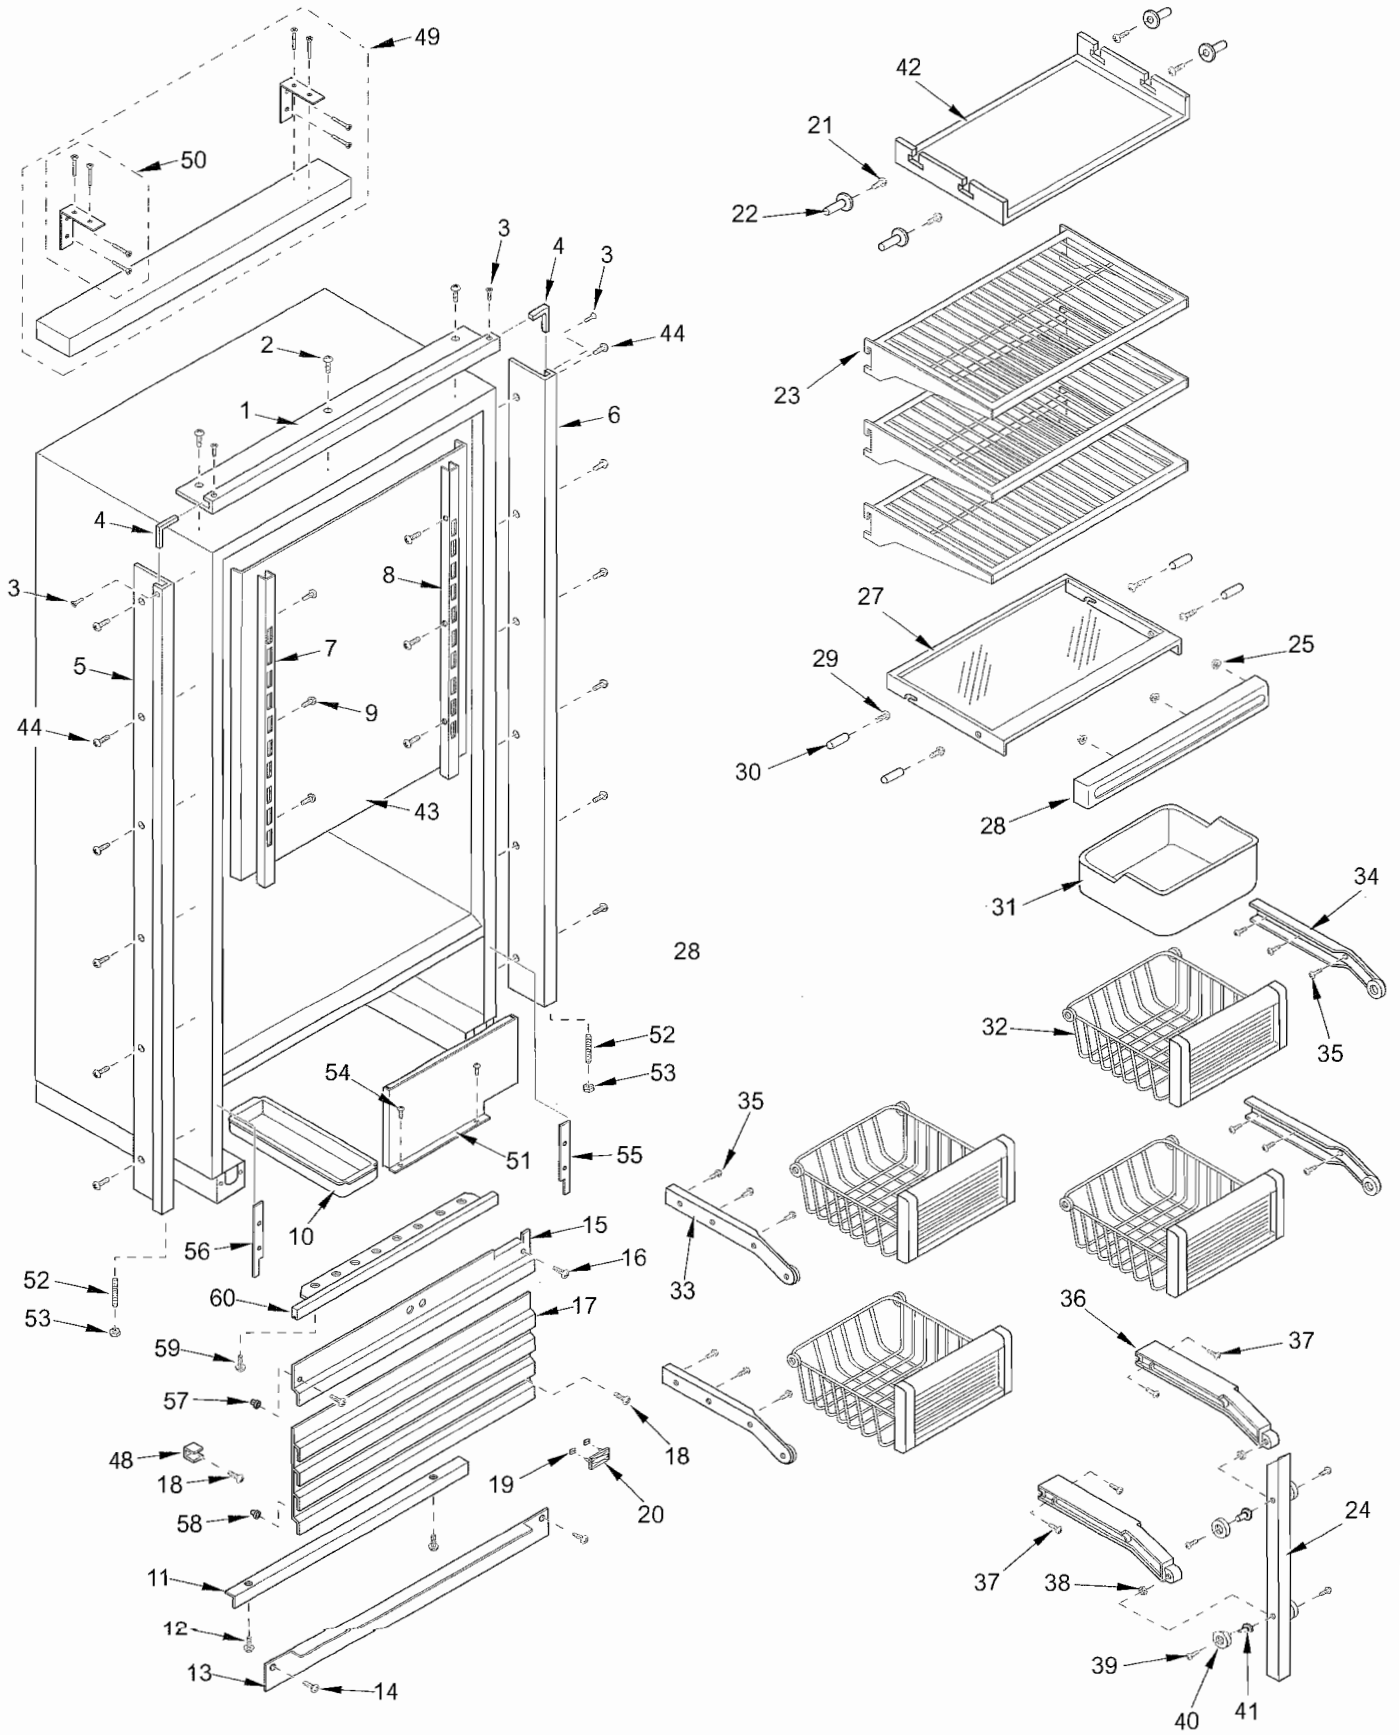

601F-3 DOOR VIEW

601F-3 COSMETIC VIEW

601F-3 MECHANICAL VIEW

601F-3 SEALED SYSTEM VIEW

611-3 DOOR PARTS LIST

Ref #	Part #	Description	Ref #	Part #	Description
1	4133133	Door Assy, 611 Ref-RH (Framed/Overlay)	19	6110540	Bolt, #10-24 x 1/2 Flat Socket HD
	4133134	Door Assy, 611 Ref-LH (Framed/Overlay)	20	3511520	Handle Mounting Stud
	4133283	Door Assy, 611 Ref SS-RH	21	6110730	Set Screw #10-32 x 1/4 SS Cone
	4133284	Door Assy, 611 Ref SS-LH	22	4330450	Dairy Compartment Assy
	4135603	Door Assy, SRVC, 611-RH, B	23	3211830	Dairy Compartment Gasket
	4135604	Door Assy, SRVC, 611-LH, B	24	4330470	Refrig. Door Shelf Assy
	4135803	Door Assy, SRVC, 611-RH, P	25	4330520	Gallon Door Shelf Assy (Sales Acc.)
	4135804	Door Assy, SRVC, 611-LH, P	26	3212160	Door Gasket, Refrigerator
			27	4135961	Drawer Assy Front, Svc 611F/O
NOTE: Door Assy's do NOT incl. hinges or handles.				4136001	Drawer Assy Front, Svc 611S
2	6200720	Screw, #8-18 x 1/2 Ph Truss Hd		4136341	Drawer Assy Front, Svc 611B
	6200721	Screw, #8-18X1/2 Ph Low Prfl, B		4136351	Drawer Assy Front, Svc 611P
3	2230610	Trim, Door, Top Ref-RH	28	4132380	Handle/Trim Molding Assy, Freezer
	2230611	Trim, Door, Top Ref-LH	29	3451140	Magnet, Trim Strip - 3"
4	6200720	Screw, #8-18 x 1/2 Ph Truss Hd	30	6201300	Tapping Screw, #8 x 1/2
	6200721	Screw, #8-18X1/2 Ph Low Prfl, B	31	4132260	Drawer Handle Assy, Freezer (Framed)
5	4200940	Switch Depressor (Includes Screw)		4132360	Handle-Side Door Trim, Freezer (Overlay)
	3421381	Depressor, Switch, B (Screw not Incl.)	32	6180160	Rivet, Open End Blind, 1/8 x 3/16
6	3511140	Door Trim, Hinge Side - (SS Model)	33	3413340	Handle/Trim End Cap
	3511141	Door Trim, Hinge Side - Mitered Corner	34	2230701	Fre Drawer Trim, Rt Side
	3512231	Trim, Door Hinge Side-Carbon	35	6180040	Pop Rivet, 3/16 x 1/8 Grip
	3512232	Trim, Door Hinge Side-Platinum	36	3450460	Door Trim Clip
7	2230612	Trim, Door, Bottom Ref-RH	37	2230614	Freezer Drawer Trim, Bottom
	2230613	Trim, Door, Bottom Ref-LH	38	6200720	Screw, #8-18 x 1/2 Ph Truss Hd
8	3420240	Gasket Retainer, Side Ref, 47.438		6200721	Screw, #8-18X1/2 Ph Low Prfl, B
9	6200410	Screw, #8 x 1/2 Slot Head Hex	39	3420150	Gasket Retainer, 17.312
10	3420200	Gasket Retainer, 27.062	40	6200410	Screw, #8 x 1/2 Slot Head Hex
11	4132240	Handle Assy, Door Ref (Framed)	41	3420200	Gasket Retainer, 27.062
	4132340	Trim Assy, Handle Side Ref (Overlay)	42	2230702	Fre Drawer Trim, Lt Side
12	3413340	Handle/Trim End Cap	43	4133710	Handle Assy, Obr Standoff-Fre (Incl. Stand-offs)
13	6180160	Rivet, Open End Blind, 1/8 x 3/16		4133711	Handle Assy, OBR Standoff, B (Incl. Stand-offs)
14	6201300	Tapping Screw, #8 x 1/2		4133712	Handle Assy, OBR Standoff, P (Incl. Stand-offs)
15	4131870	Handle/Trim Molding Assy, Refrig.	44	3512160	Standoff, SS Oval, Drwr
16	3451140	Magnet, Trim Strip - 3"		3512161	Standoff, Oval, B
17	4133700	Handle Assy, SS OBR Standoff-Ref (Incl. Stand-offs)		3512162	Standoff, Oval, P
	4133701	Handle Assy, OBR Standoff, B (Incl. Stand-offs)	45	6110540	Bolt, #10-24 x 1/2 Flat Socket HD
	4133702	Handle Assy, OBR Standoff, P (Incl. Stand-offs)	46	3511520	Handle Mounting Stud
18	3512150	Standoff, SS Oval	47	6110730	Set Screw #10-32 x 1/4 SS Cone
	3512151	Standoff, Oval, B	48	3212170	Door Gasket, Fre.
	3512152	Standoff, Oval, P			